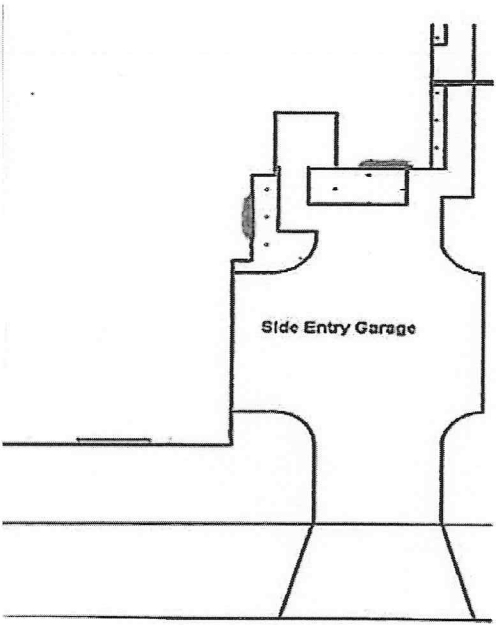

SIDE LOAD GARAGE

KITCHEN WINDOW 80" H X 14 1/2" W
 FRONT BEDROOM WINDOW 80" H X 12" W
 (*AS INSTALLED AT 118 HAMPTON CIRCLE)

GARAGE WINDOW DOES NOT NEED TO BE REPLACE
 IF IT IS BEING REPLACED DUE TO DAMAGE THE SIZ
 MUST BE THE SAME AS THE EXISTING SHUTTER.

GARAGE WINDOW 64" H X 18" W

FRONT LOAD GARAGE

KITCHEN WINDOW 80" H X 14 1/2" W
 FRONT BEDROOM WINDOW 80" H X 12" W
 GARAGE SIDE WINDOW 64" H X 14 1/2" W
 (*AS INSTALLED AT 116 HAMPTON CIRCLE)

INFORMATIVE WEBSITE: www.Decorative.Shutters.com