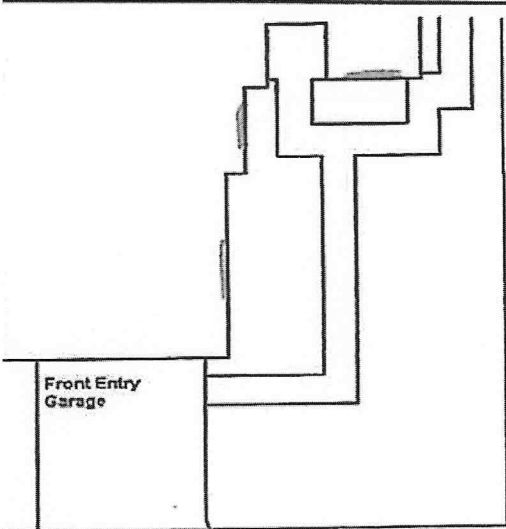

DECORATIVE SHUTTER SPECIFICATONS:

DESIGN LOUVERED SHUTTER, STRAIGHT TOP, CENTER MULLION
COLOR WHITE
MATERIAL VINYL
WINDOWS SIDE LOAD GARAGE MUST DO THE 2 WINDOWS INDICATED IN RED
FRONT LOAD GARAGE MUST DO THE 3 WINDOWS INDICATED IN RED

***WINDOWS WITH HURRICANE PANELS - HAVE YOUR INSTALLER MEASURE THE PANELS BEFORE ORDERING
ASSURE THAT THERE WILL BE ENOUGH CLEARANCE FOR THE PANELS.

***WINDOWS WITH HURRICANE ACCORDING SHUTTERS MAY NOT HAVE ENOUGH ROOM FOR SHUTTERS
INSTALLER SHOULD MEASURE BEFORE ORDERING. STATE ON THE ACC REQUEST ACCORDING
SHUTTERS.

SIDE LOAD GARAGE

KITCHEN WINDOW 80" H X 14 1/2" W
FRONT BEDROOM WINDOW 80" H X 12" W
(*AS INSTALLED AT 118 HAMPTON CIRCLE)

GARAGE WINDOW DOES NOT NEED TO BE REPLACE
IF IT IS BEING REPLACED DUE TO DAMAGE THE SIZ
MUST BE THE SAME AS THE EXISTING SHUTTER.

GARAGE WINDOW 64" H X 18" W

FRONT LOAD GARAGE

KITCHEN WINDOW 80" H X 14 1/2" W
FRONT BEDROOM WINDOW 80" H X 12" W
GARAGE SIDE WINDOW 64" H X 14 1/2" W
(*AS INSTALLED AT 116 HAMPTON CIRCLE)

INFORMATIVE WEBSITE: www.Decorative.Shutters.com

1-800-823-6677 CUSTOMERSERVICE@AGIGROUP.COM
AGI Group, Inc.
Sarasota, Florida 34240

SIDE LOAD GARAGE MAY REFERENCE ORDER #**CONF-38750-DEC** TO RECEIVE THE SAME THAT IS ON 118
HAMPTON CIRCLE.